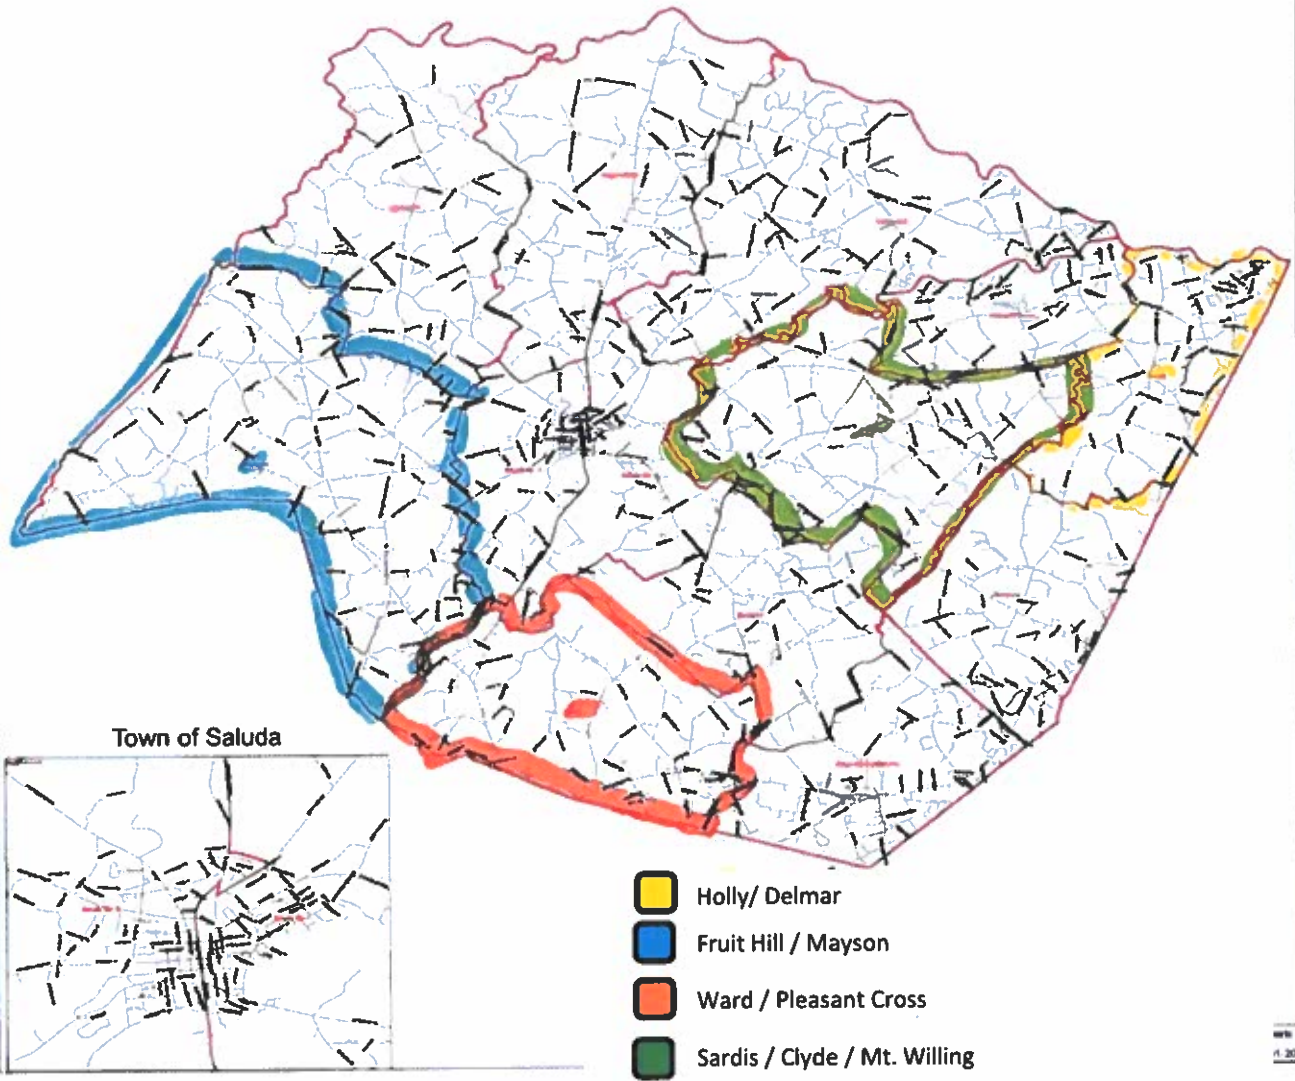

Please find attached a list of the Saluda County Precincts along with the voting location address.

If have any questions or concerns please feel free to call or email.

Mayson is combined with Fruit Hill Precinct
Delmar that was located at the Community Center - 113 Old Delmar School Road, Leesville, SC 29070 is now combined with Holly Precinct
Clyde that was located at Clyde Chapel Church- 2001 Spann Road, Batesburg, SC 29006 is now combined with Sardis Precinct
Mt Willing that was located at Emory United Methodist Church - 423 Emory Road, Saluda, SC 29138 is now combined with Sardis Precinct
Pleasant Cross is combined with Ward Precinct

EVERY VOTE MATTERS.
EVERY VOTE COUNTS.

Saluda County Precincts

P-81-20

Saluda County Precincts

P-81-20

Town of Saluda

Streets
P-81-20